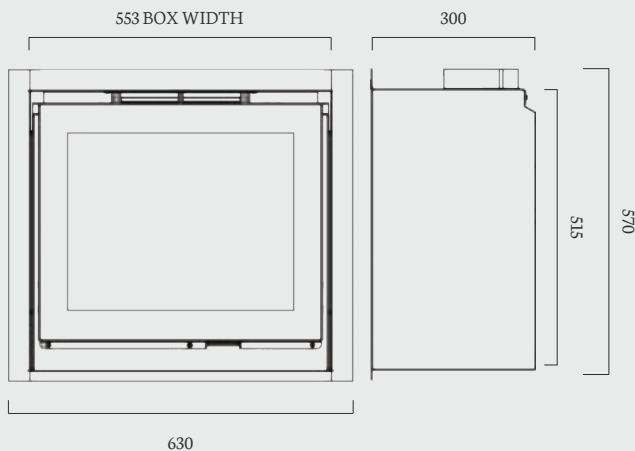

Design Line 500 Gas Inset Fire

Contemporary styling with sleek design features, Design Line is a high performance range with a fully sequential remote control. The DL500 comprises a modern choice of interiors including Black Glass or Brick effect and comes with a high definition log effect fuel bed as standard. Pictured here with a Black Glass Chamber and the Holwell 42" Portuguese Limestone suite.

Model:	DL500 Inset Gas Fire
Efficiency:	80.6%
Fuel:	Natural Gas
Interior:	Black Glass or Brick Effect
Rated Output:	4kW
Flue Size:	Min 125mm
Control:	Hand-held Remote with Manual Override

DESIGN
LINE