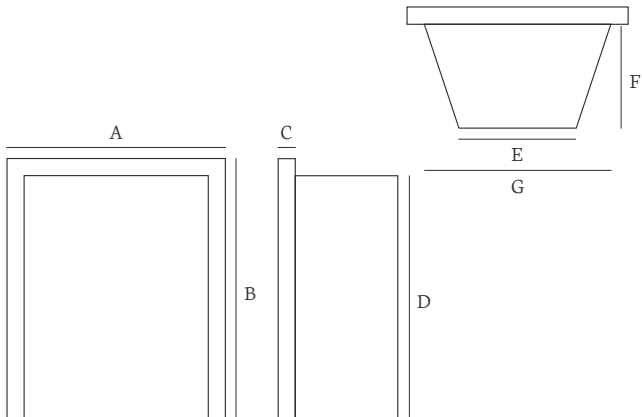

KARISMA GAS FIRE

	ABRI	CAPELLA	FLARE	MIZAR	PROVIDENT	HALO	TRIM & FRET
A	520	520	520	520	590	602	510
B	655	615	635	615	740	662	610
C	80	75	75	75	85	104	85
D	545	545	545	545	545	545	545
E	300	300	300	300	300	300	300
F	235	235	235	235	235	235	235
G	385	385	385	385	385	385	385