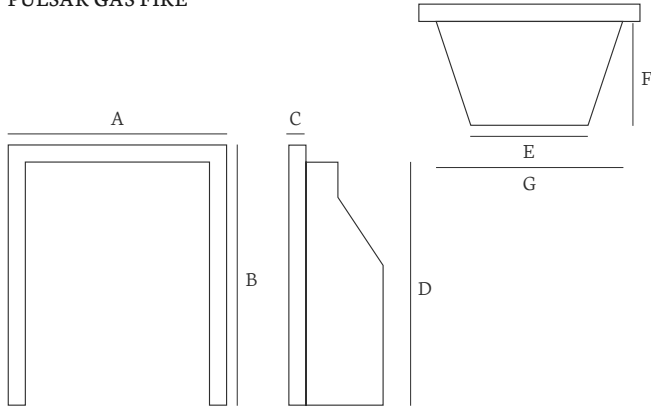

INSET FIRE DIMENSIONS

PULSAR GAS FIRE

	ABRI	CAPELLA	FLARE	MIZAR	PROVIDENT	HALO	TRIM & FRET
A	520	520	520	520	590	602	510
B	655	615	635	615	740	662	610
C	80	75	75	75	85	104	25
D	551	551	551	551	551	551	551
E	265	265	265	265	265	265	265
F	195	195	195	195	195	195	195
G	402	402	402	402	402	402	402