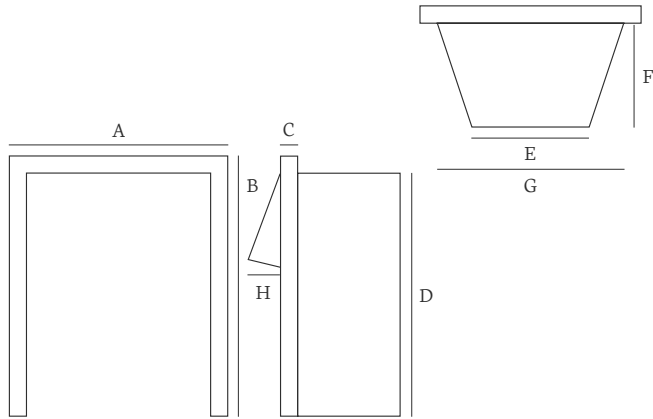

ASCELLA GAS FIRE

	ABRI	CAPELLA	FLARE	MIZAR	PROVIDENT	HALO	TRIM & FRET
A	520	520	520	520	590	602	510
B	655	615	635	615	740	662	610
C	80	75	75	75	85	104	85
D	545	545	545	545	545	545	545
E	270	270	270	270	270	270	270
F	185	185	185	185	185	185	185
G	390	390	390	390	390	390	390
H	50	45	40	45	70	45	50