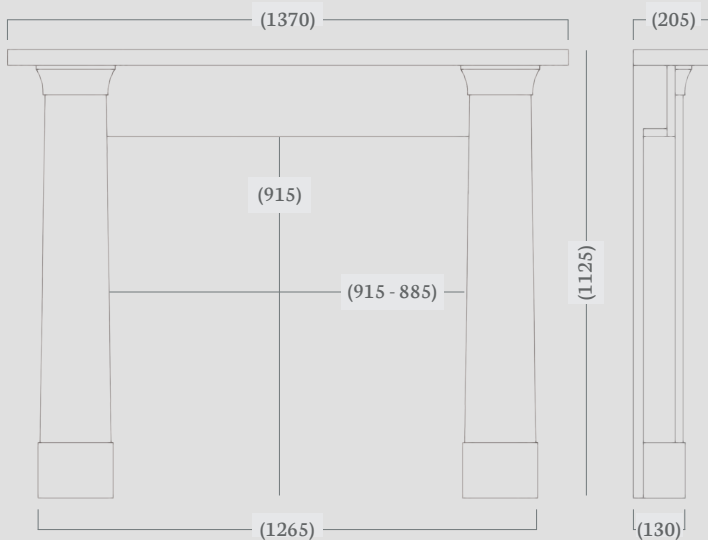

Luxor 54"

An Art Nouveau period mantel, the Luxor is striking in appearance with its classical inspired design, a truly stunning centrepiece for the living room.

Pictured here in Aegean Limestone with honed granite slips, Pompeii brick chamber, Basington Eco Stove with Baseline legs and a 54" x 15" honed granite boxed and lipped hearth, slabbed for use with solid fuel.

Standard Rebate: 1"

Stocked in: Aegean Limestone

Made to Measure available in: Aegean Limestone, Corinthian Stone and Portuguese Limestone