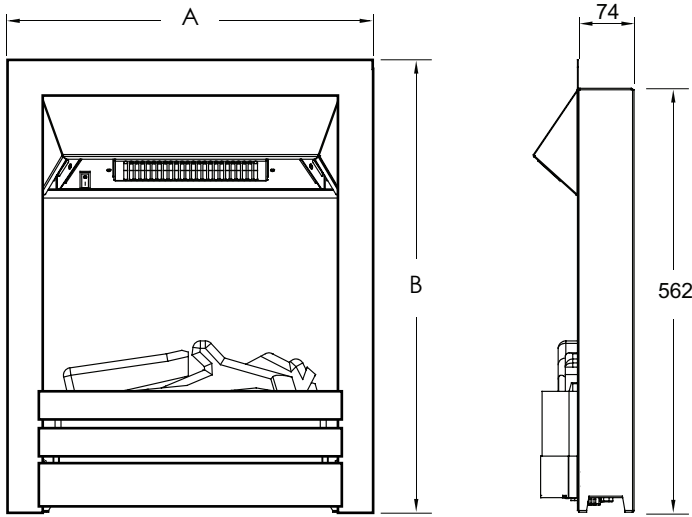

SLE40i

SLE40i with Fireframe/Trim		
	A (Width)	B (Height)
Mizar/Elara/Capella	520	615
Abri Flair	520	655
Contemporary	495	608
Classic Provident	590	740
Classic Halo	602	662
Trim & Fret	510	610