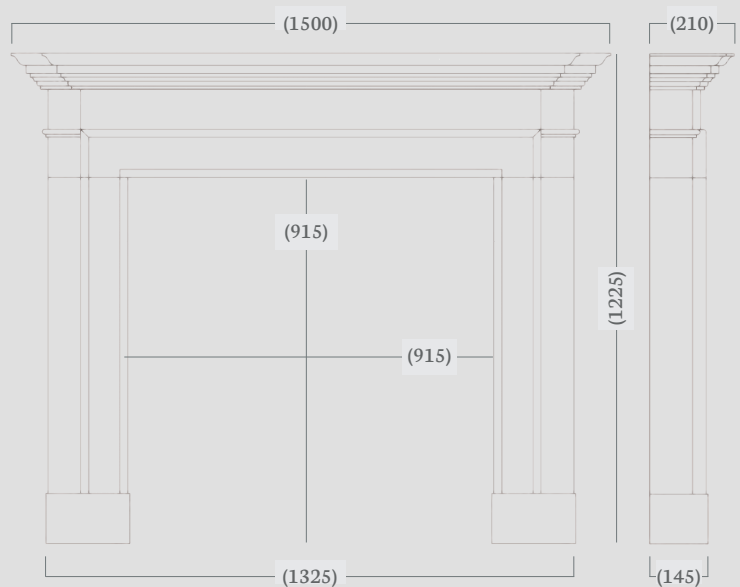

Clarence 59"

Influenced by the early Georgian period, the Clarence features an architectural front on plain foot blocks, topped with a step moulded shelf, we have paid close attention to the lines and proportions of this stunning, elegant mantel.

Handcrafted from Aegean Limestone, the Clarence is pictured here with the TL73h gas fire from our Vision Trimline range, Aegean Limestone slips and a 59" x 15" Aegean Limestone, boxed and lipped hearth.

Standard Rebate: 1"

Stocked in: Aegean Limestone

Made to Measure available in: Aegean Limestone, Corinthian Stone and Portuguese Limestone

(59" Dimensions)