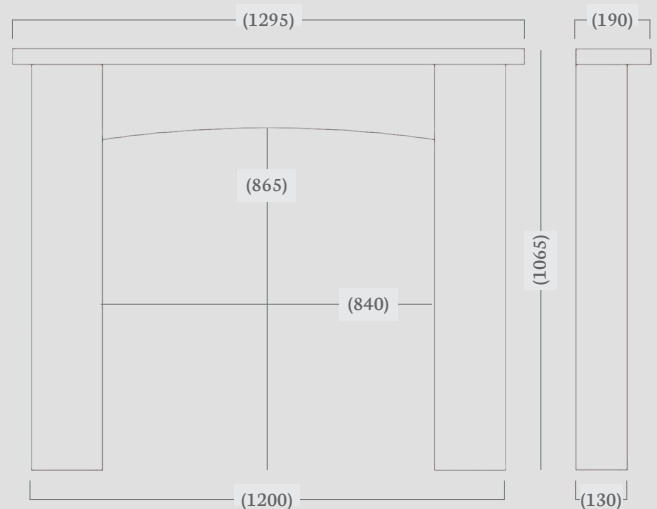

made to
measure

Alban 51”

(51” Dimensions)

One of the latest additions to the Capital Collection, the Alban features clean lines with a sophisticated soft curved shelf and header, designed to be paired with a Capital Eco stove.

The Alban is pictured here in Aegean Limestone and Corinthian Stone with the Scene Eco multi fuel stove to the left and Panamera Eco multi fuel stove above.

Standard Rebate: 1”

Stocked in: Aegean Limestone, Corinthian Stone

Made to Measure available in: Aegean Limestone, Corinthian Stone and Portuguese Limestone