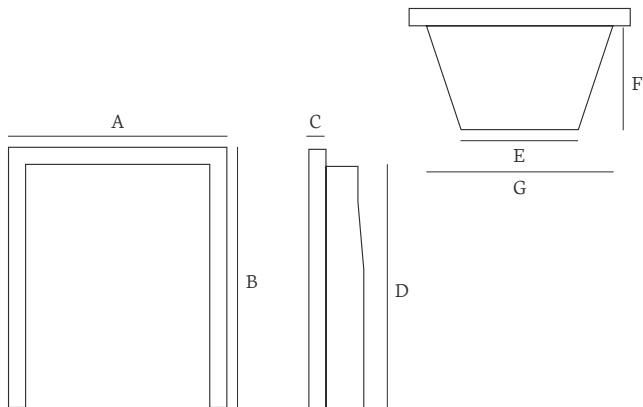

CORVAR GAS FIRE

	ABRI	CAPELLA	FLARE	MIZAR	PROVIDENT	HALO	TRIM & FRET
A	520	520	520	520	590	602	510
B	655	615	635	615	740	662	610
C	80	75	75	75	85	104	25
D	553	553	553	553	553	553	553
E	272	272	272	272	272	272	272
F	89	89	89	89	89	89	89
G	327	327	327	327	327	327	327