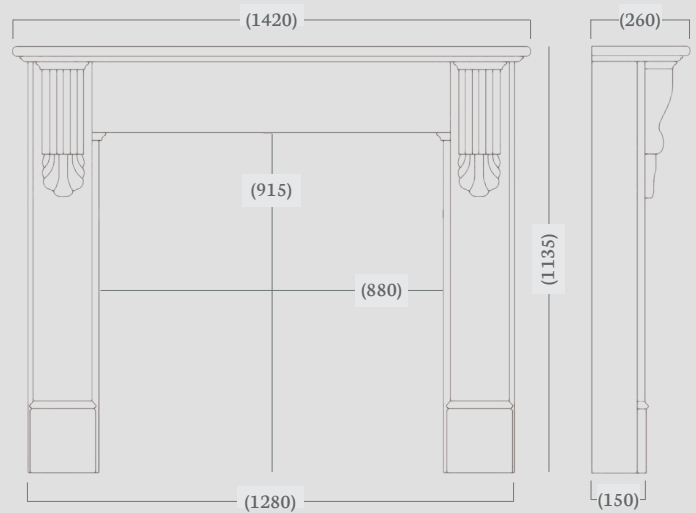

Nuffield 56”

(56” Dimensions)

This Victorian period mantel design boasts beautifully handcrafted elaborate corbels as its defining feature.

The Nuffield is available in Aegean Limestone and Carrara Marble, a versatile mantel that complements a range of different interior options as pictured here on the left with a Vega Stove and above with a DL800 Gas Fire.

Standard Rebate: 3”

Stocked in: Aegean Limestone, Carrara Marble

Made to Measure: Not available on this mantel