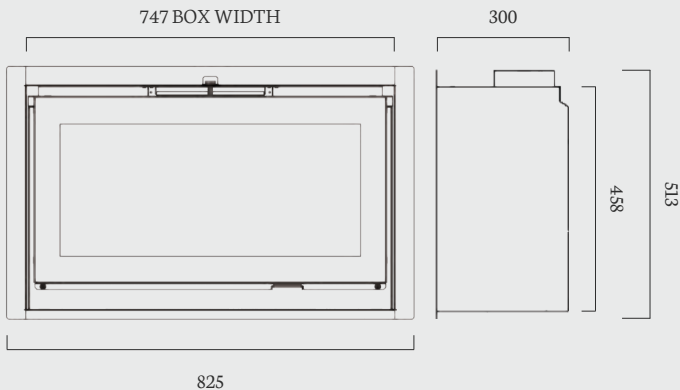

Design Line 700 Gas Inset Fire

Contemporary styling with sleek design features, Design Line is a high performance range with a fully sequential remote control. The DL700 comprises a modern choice of interiors including Black Glass or Brick effect and comes with a high definition log effect fuel bed as standard. Pictured here with a Black Glass Chamber and the Catarina 700 Portuguese Limestone suite.

Model:	DL700 Inset Gas Fire
Efficiency:	87.2%
Fuel:	Natural Gas
Interior:	Black Glass or Brick Effect
Rated Output:	4.71kW
Flue Size:	Min 125mm
Control:	Hand-held Remote with Manual Override

DESIGN
LINE