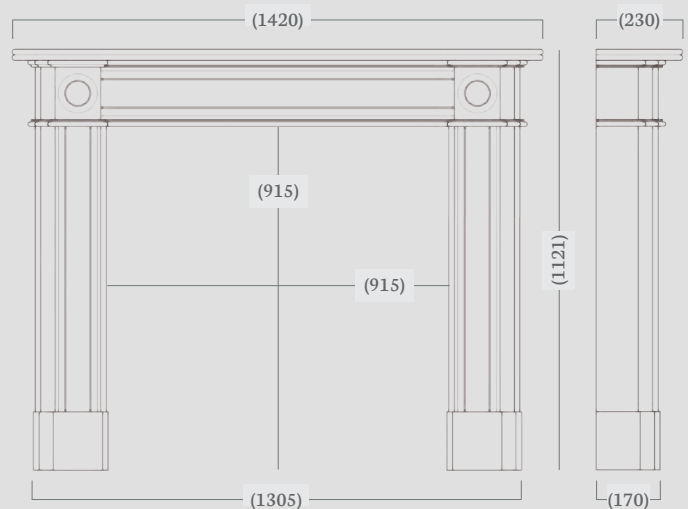

## Hogarth 56”

(56” Dimensions)

A beautifully handcrafted Georgian period mantel with delicately fluted legs and matching footblocks.

The Hogarth makes a stunning statement in both our Aegean Limestone and Carrara Marble, pictured to the left with the Wandsworth full polished insert and above with the Provident highlight insert and Karisma gas fire.

Standard Rebate: 3”

Stocked in: Aegean Limestone, Carrara Marble

Made to Measure: Not available on this mantel

made to  
measure

made to measure

Aegean Limestone 54"