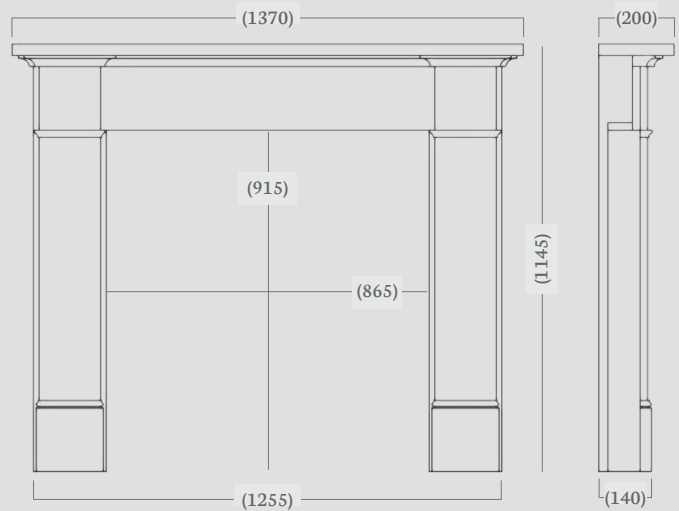

Silsoe 54”

(54” Dimensions)

A contemporary take on our popular Hershman mantel, the Silsoe combines modern detailing with a Victorian edge.

Available in Aegean Limestone and Carrara Marble, the Silsoe is pictured to the left with a reeded fireboard chamber (painted black) and Vega Edge 200SL Eco stove, and above with the black Harlington cast insert.

Standard Rebate: 1”

Stocked in: Aegean Limestone, Carrara Marble

Made to Measure available in: Aegean Limestone, Corinthian Stone and Portuguese Limestone