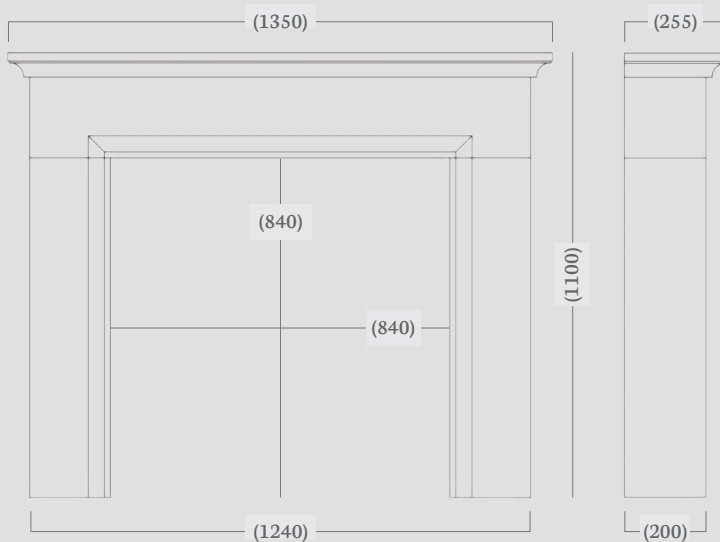

Made to Measure available in: Aegean Limestone, Corinthian Stone and Portuguese Limestone

(53" Dimensions)

made to  
measure

made to  
measure

Carrara Marble 56"