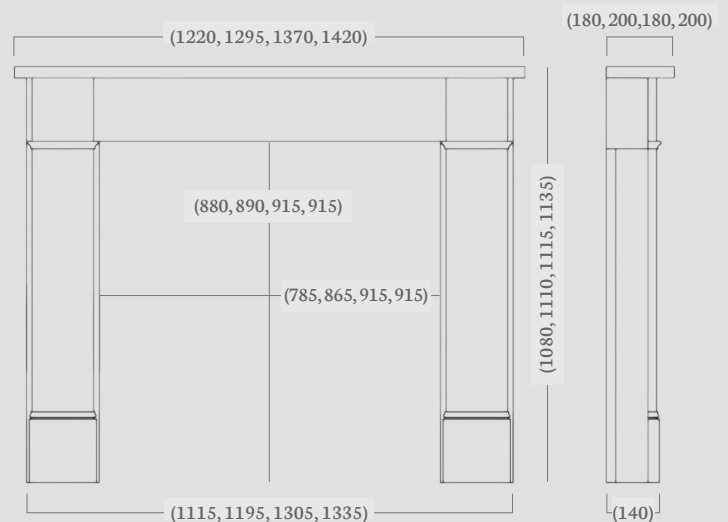

Hersham 48", 51", 54" & 56"

(48", 51", 54", 56" Dimensions)

One of our most popular mantels, the Herham was inspired by the Victorian era and widely used in the 19th century. Pictured here in Aegean Limestone with the classic Wandsworth cast iron insert and log fire, and Carrara Marble paired with the Vision Trimline TL60cf trimless gas fire.

Standard Rebate: 1" & 3"

Stocked in: Corinthian Stone (48", 54"), Aegean Limestone (48", 51", 54", 56"), Carrara Marble (54", 56")

Made to Measure available in: Aegean Limestone, Corinthian Stone and Portuguese Limestone