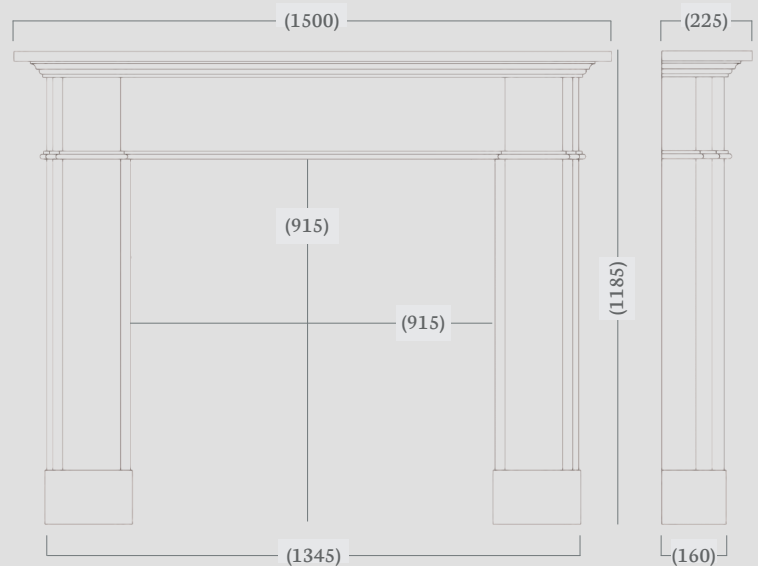

Roseland 59"

The Roseland was inspired by the 1860 Victorian Classical Revival, featuring plain stepped jambs and block capitals. The Roseland has a 59" shelf width, making it perfect for those with larger rooms and chimney breasts.

Available in Aegean Limestone and pictured here with the TL73h gas fire from our Vision Trimline range, polished granite slips and a 59" x 15" polished granite, boxed and lipped hearth.

Standard Rebate: 1"

Stocked in: Aegean Limestone

Made to Measure available in: Aegean Limestone, Corinthian Stone and Portuguese Limestone

(59" Dimensions)