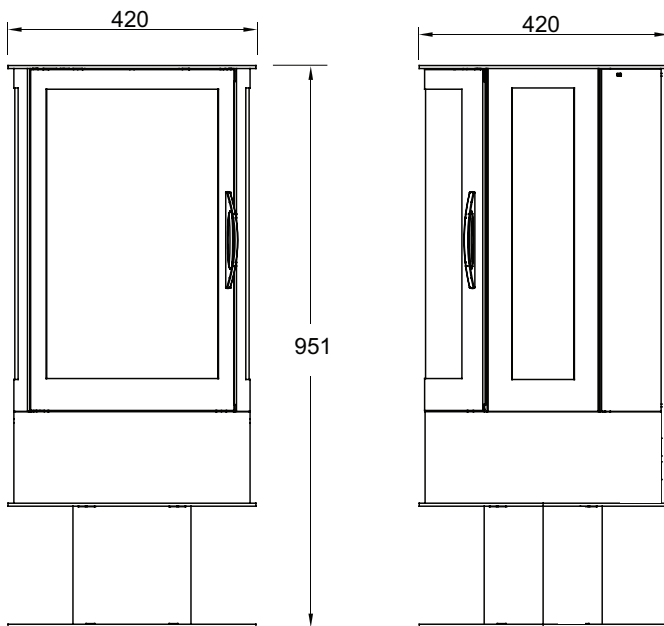

SLE42s

Supplied with Flue Spigot for 125mm pipe