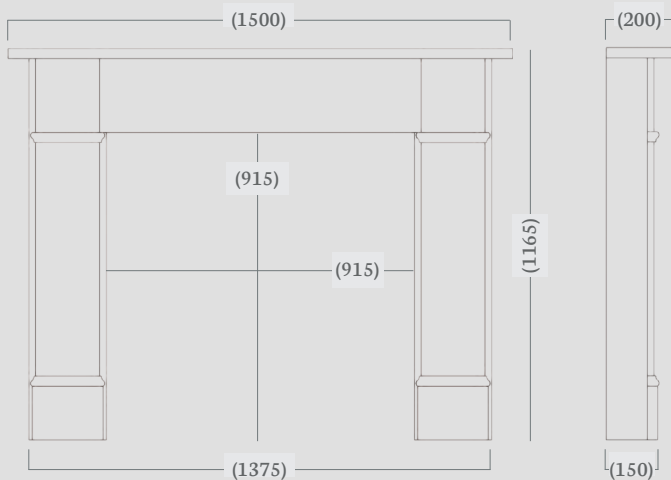

Wilton 59"

The Wilton comprises a flat Victorian inspired design with a large fire opening, providing the perfect frame for a characterful log burner or cast arched insert. It's generous 59" shelf makes it perfect for rooms with large chimney breasts and high ceilings.

Pictured here in natural Aegean Limestone with the Wandsworth highlight cast insert and 59" x 15" polished granite, boxed and lipped hearth, slabbed for use with a solid fuel fire.

Standard Rebate: 1"

Stocked in: Aegean Limestone

Made to Measure available in: Aegean Limestone, Corinthian Stone and Portuguese Limestone

(59" Dimensions)