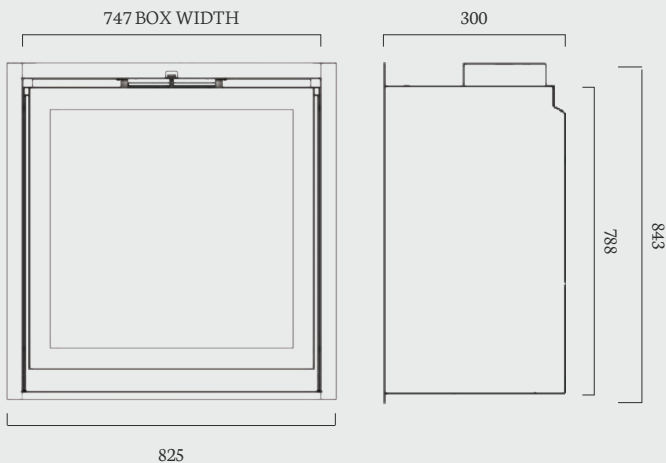

Design Line 800 Gas Inset Fire

Contemporary styling with sleek design features, Design Line is a high performance range with a fully sequential remote control. The DL800 comprises a modern choice of interiors including Black Glass or Brick effect and comes with a high definition log effect fuel bed as standard. Pictured here with a Brick interior and Mulholland 54" Aegean Limestone mantel.

Model:	DL800 Inset Gas Fire
Efficiency:	78%
Fuel:	Natural Gas
Interior:	Black Glass or Brick Effect
Rated Output:	5.2kW
Flue Size:	Min 125mm
Control:	Hand-held Remote with Manual Override

DESIGN
LINE