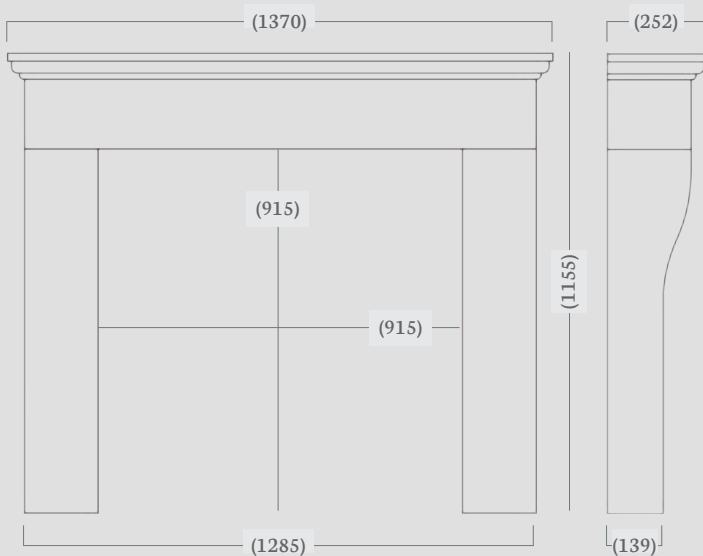

Made to Measure available in: Aegean Limestone, Corinthian Stone and Portuguese Limestone

(54" Dimensions)