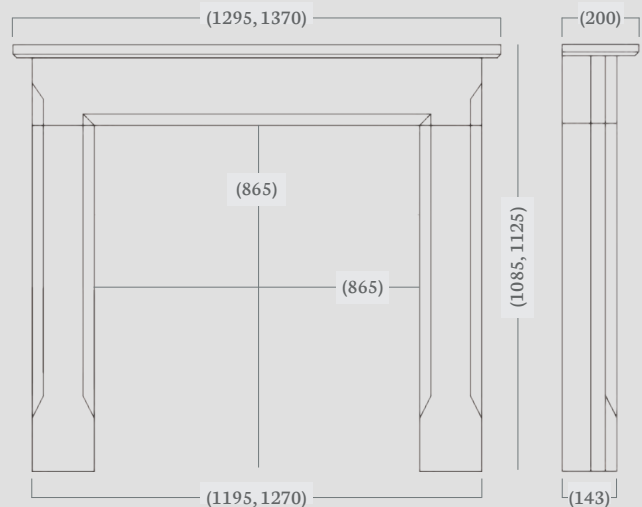

made to measure

Lingwood 51" & 54"

(51", 54" Dimensions)

Crafted either from Corinthian Stone or Aegean Limestone, the Lingwood is one of our best selling mantels, perfectly proportioned with delicate fluted legs.

Pictured to the left with a Rusty Slate chamber and Bassington Eco Stove with Standard legs, and above with polished granite slips and the Design Line 500 inset gas fire with a brick interior.

Standard Rebate: 3"

Stocked in: Corinthian Stone, Aegean Limestone

Made to Measure available in: Aegean Limestone, Corinthian Stone and Portuguese Limestone