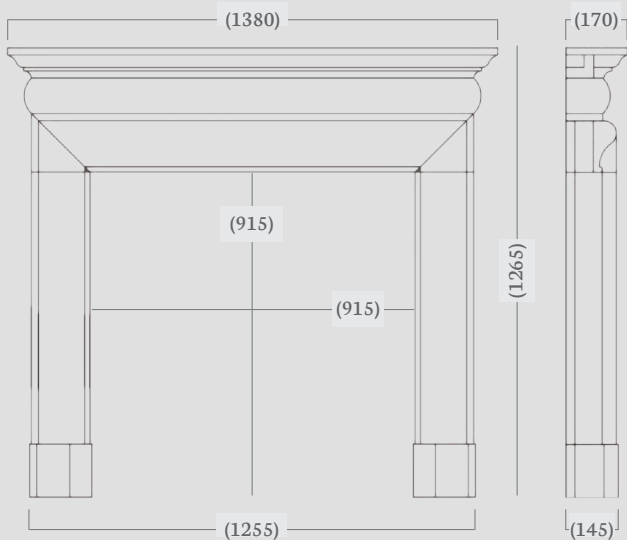

Mulholland 54”

If you'd like to complete your home with a mantel that's characteristic of the 19th century, or wish to add classicism with a fireplace that's warmer and smoother in its appearance, our beautifully crafted Mulholland mantel is a fine choice which can also be fitted without the top shelf for a minimal design.

Pictured here in Aegean Limestone with polished granite slips, the stunning Design Line 800 gas fire with a Black Glass interior and a 54" x 15" polished granite, boxed and lipped hearth.

Standard Rebate: 3"

Stocked in: Aegean Limestone

Made to Measure available in: Aegean Limestone, Corinthian Stone and Portuguese Limestone

(54" Dimensions)