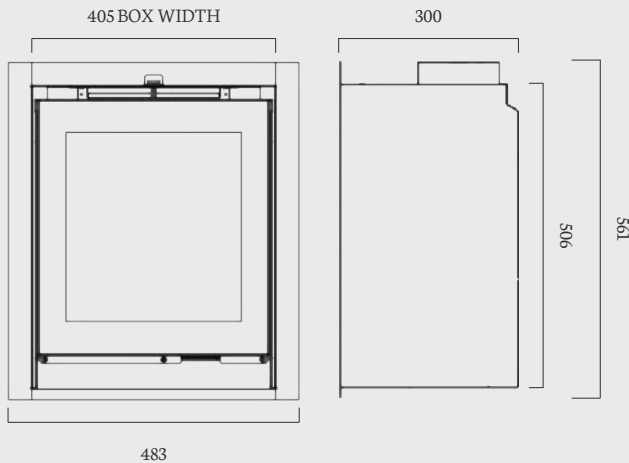

Design Line 400 Gas Inset Fire

Contemporary styling with sleek design features, Design Line is a high performance range with a fully sequential remote control. The DL400 comprises a modern Black Glass chamber, a high definition log effect fuel bed and is available with an optional three or four sided trim and fret. Pictured here with the Dalton 48" Portuguese Limestone suite.

Model:	DL400 Inset Gas Fire
Efficiency:	81%
Fuel:	Natural Gas
Interior:	Black Glass Chamber
Rated Output:	4kW
Flue Size:	Min 125mm
Control:	Hand-held Remote with Manual Override

DESIGN
LINE