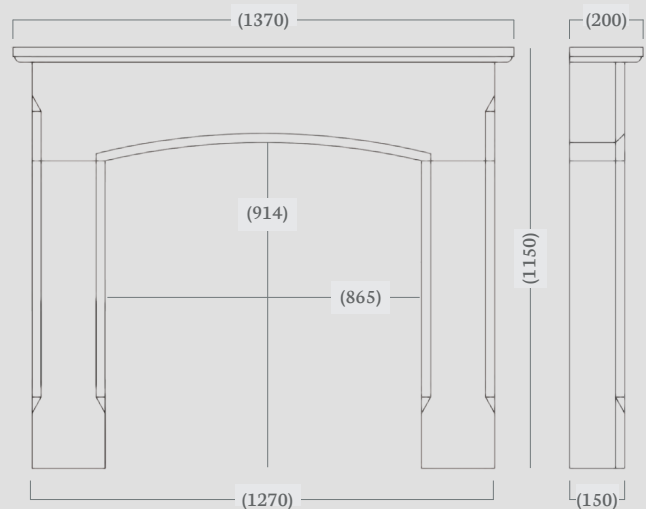

made to
measure

Bellingham 54”

(54” Dimensions)

The Bellingham features a beautiful Roman arch header with a large fireplace opening, drawing your eye down to the roaring fire burning inside.

Pictured to the left in Corinthian Stone with a Pompeii brick chamber and Panamera Eco stove and above with the Riven Slate chamber and Bassington Eco stove with Standard legs.

Standard Rebate: 3”

Stocked in: Aegean Limestone, Corinthian Stone

Made to Measure available in: Aegean Limestone, Corinthian Stone and Portuguese Limestone