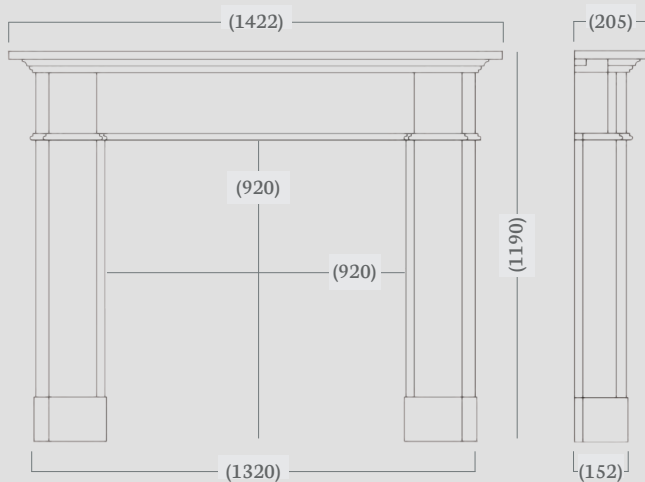

Winterfold 56"

A classic timber mantel, the Winterfold is beautifully handcrafted in Britain and can be colour matched to your individual requirements. If you'd like a tone that corresponds with your existing furniture, or you fancy a contrasting colour that really stands out from your walls, our colour matching service can help, so you get complete control over the look and feel of your fireplace.

The Winterfold is pictured here in one of our standard colours, Blenheim Grey and has been paired perfectly with the Legrave black cast insert and a 56" x 15" honed granite, boxed and lipped hearth, slabbed for use with a solid fuel fire.

Standard Rebate: Adjustable 1" to 3"

Stocked in: Timber (colour matched to your requirements)

Made to Measure: Available

(56" Dimensions)