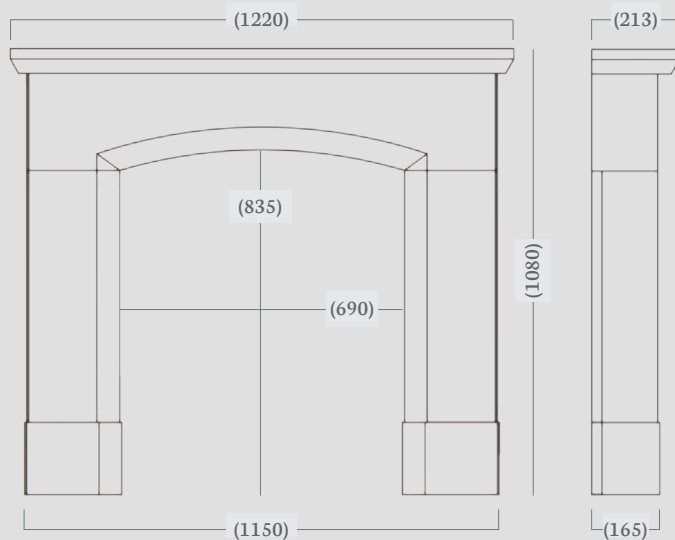

## Olvera 48"

This beautiful Corinthian mantel has strong and robust features with a defined Roman arch and substantial footblocks, the Olvera is ideal for customers who are seeking a feature fireplace but have a smaller fireplace opening.

Made to Measure available in: Aegean Limestone, Corinthian Stone and Portuguese Limestone

(48" Dimensions)

made to  
measure