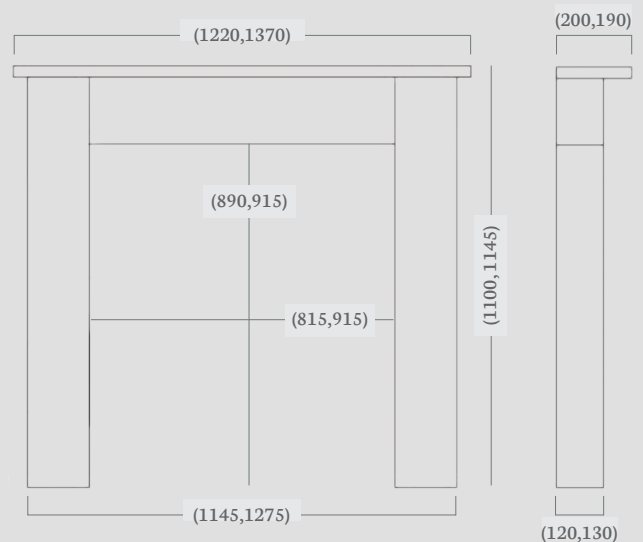

Appledore 48" & 54"

(48", 54" Dimensions)

A simple yet sophisticated design, the Appledore features an elegant curved top shelf which differentiates it from similar period mantels and gives it a more contemporary feel.

Pictured here in 54" Aegean Limestone with the Riven Slate chamber, Bassington Eco stove with Standard legs and a 54" x 15" boxed and lipped, honed granite hearth.

Standard Rebate: 1"

Stocked in: Aegean Limestone

Made to Measure available in: Aegean Limestone,
Corinthian Stone and Portuguese Limestone