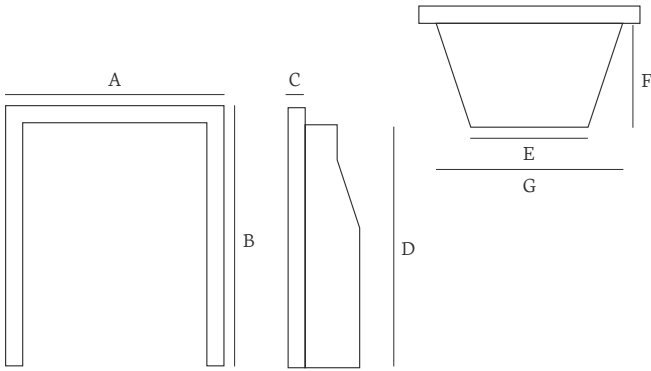

STRATOS GAS FIRE

	ABRI	CAPELLA	FLARE	MIZAR	PROVIDENT	HALO	TRIM & FRET
A	520	520	520	520	590	602	510
B	655	615	635	615	740	662	610
C	80	75	75	75	85	104	25
D	551	551	551	551	551	551	551
E	236	236	236	236	236	236	236
F	145	145	145	145	145	145	145
G	402	402	402	402	402	402	402