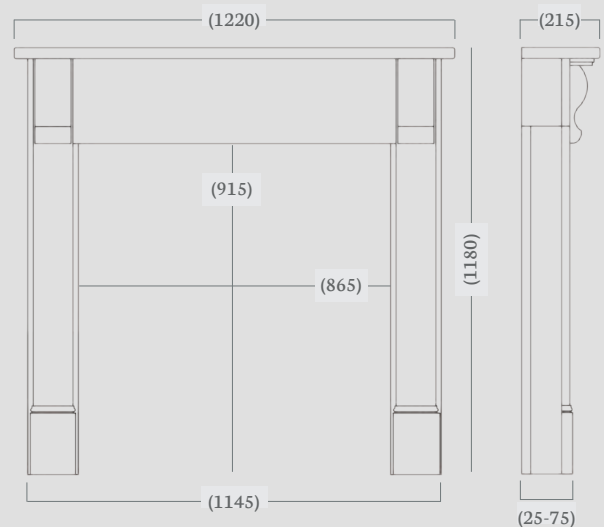

Wingfield 48"

A simple and classic design, the Wingfield sits perfectly in a traditional home for a cosy and warm ambience.

Handcrafted in Britain, the Wingfield is pictured here with the Burcott black cast insert, Victorian Flock tiles with a decorative gas fire and 48" x 15" honed granite, boxed and lipped hearth.

Standard Rebate: Adjustable 1" to 3"

Stocked in: Antique Pine Timber

Made to Measure: Available