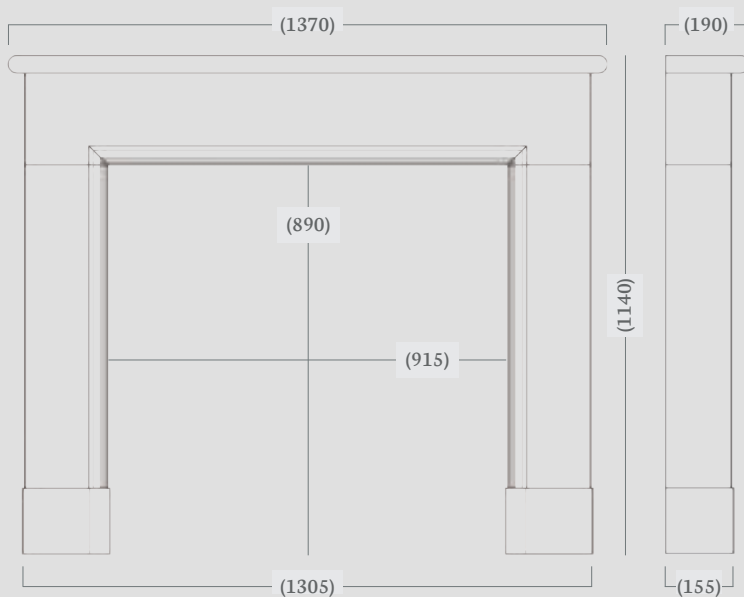

Hanwell 54"

A contemporary, imposing mantel with a delicate rounded shelf profile and elegant solid footblocks. The Hanwell's rectangular feature blends the fire (log effect) perfectly here with the Oxford highlight fascia and SLE40i inset electric fire and Mizar polished fireframe.

Available in Aegean Limestone as standard, this natural stone is beautifully unique in character and sourced from the Eastern Mediterranean. The Hanwell is perfect for both traditional and contemporary settings.

Standard Rebate: 3"

Stocked in: Aegean Limestone

Made to Measure available in: Aegean Limestone, Corinthian Stone and Portuguese Limestone

(54" Dimensions)