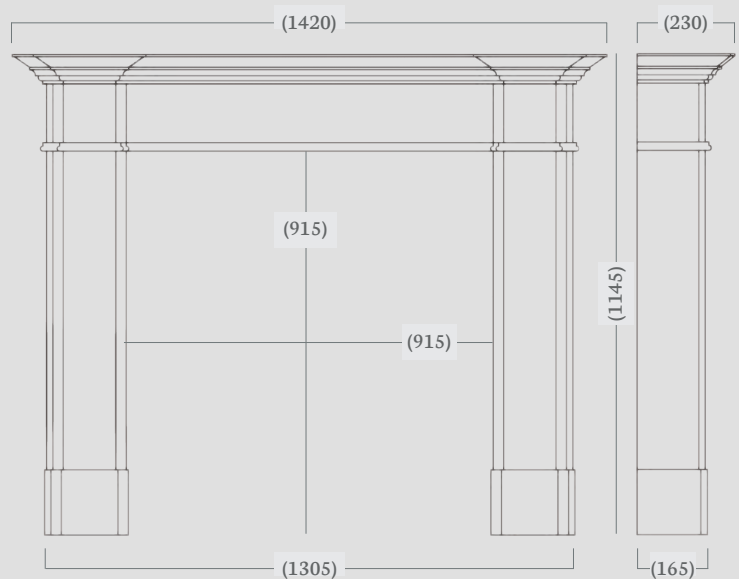

## Balham 56"

A beautifully strong mantel, elegantly crafted to flaunt simple, ultra-clean lines, the Balham is capable of completing the look of any modern or traditional fireplace.

Pictured here in Aegean Limestone with the black Provident cast iron back panel, Karisma inset gas fire and paired perfectly with the black Provident fireframe on a 54" x 15" boxed and lipped, honed granite hearth.

Standard Rebate: 3"

Stocked in: Aegean Limestone

Made to Measure available in: Aegean Limestone, Corinthian Stone and Portuguese Limestone

(56" Dimensions)

made to  
measure

Aegean Limestone