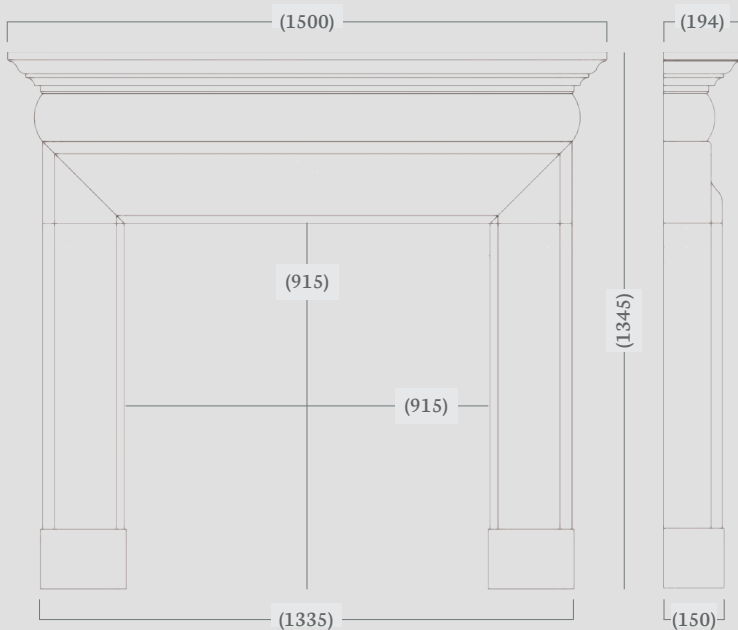

Made to Measure available in: Aegean Limestone, Corinthian Stone and Portuguese Limestone

(54" Dimensions)

# Hampton 59"

Delivering a blissful balance of simplicity and elegance, the Hampton takes inspiration from the Queen Anne period with its lavish curves and neat lines.

A beautifully classic mantel featuring a generously proportioned bolection with a 59" shelf width and plain foot blocks. The Hampton is perfect for those with larger rooms and chimney breasts.

Made to Measure available in: Aegean Limestone, Corinthian Stone and Portuguese Limestone

(59" Dimensions)

made to  
measure