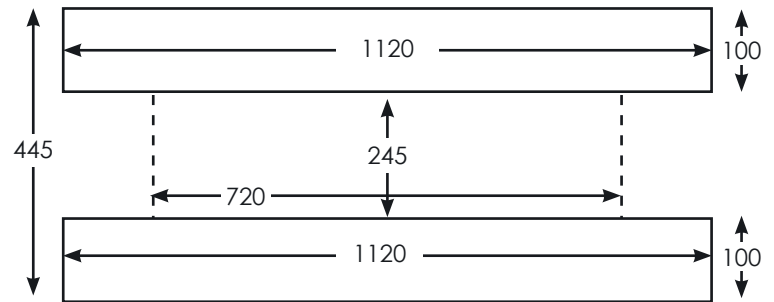

Tamarin Suite

DEPTH: 305mm Hearth / 255mm Header