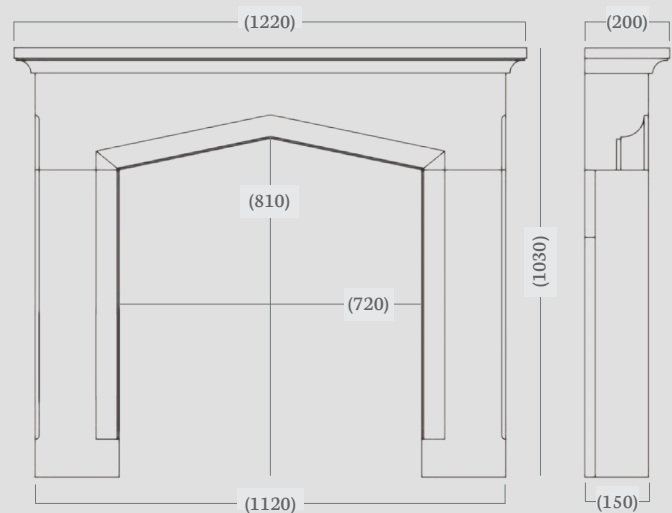

Swinford 48"

(48" Dimensions)

Our Swinford mantel comprises simple symmetrical lines to achieve a timeless shape that will complement your surrounding modern or period décor.

Pictured in Aegean Limestone with the Bassington Eco stove with Skirted legs, Rustic brick chamber and a 48" x 15" honed granite, boxed and lipped hearth, slabbed for use with solid fuel.

Standard Rebates: 1" & 3"

Stocked in: Aegean Limestone, Portuguese Limestone

Made to Measure available in: Aegean Limestone, Corinthian Stone and Portuguese Limestone