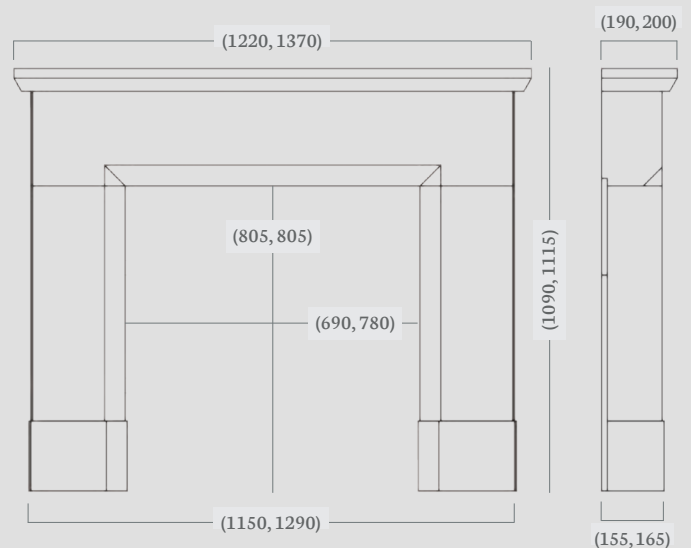

Parrona 48" & 54"

(48", 54" Dimensions)

The Parrona is a sturdy, robust mantel that makes a big statement with its substantial shelf and footblocks and has been designed to suit our smaller, narrower stoves without losing its imposing features.

Pictured here in 48" with a Scene Eco stove, a Pompeii brick chamber and a 48" x 15", rustic farmhouse hearth.

Standard Rebate: 1"

Stocked in: Portuguese Limestone

Made to Measure available in: Aegean Limestone, Corinthian Stone and Portuguese Limestone