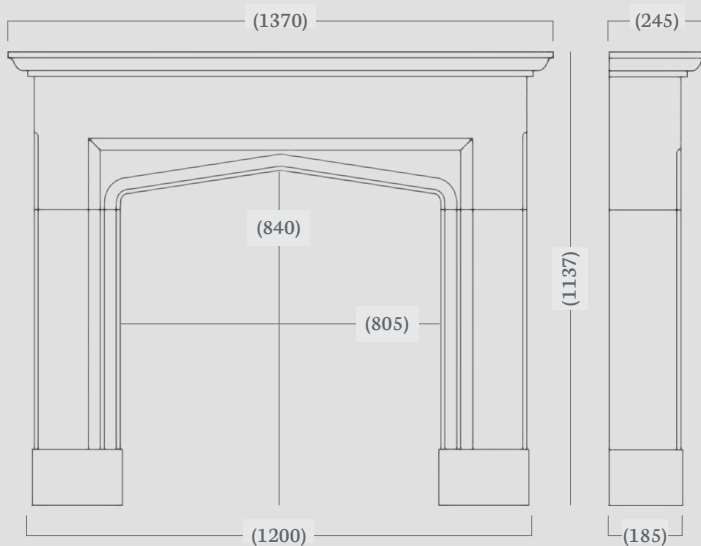

Astwick 54"

A stunning new addition to our Fireplace Collection, the Astwick mantel was inspired by the Tudor period. It features a delicate yet striking shallow arched header but has strength and definition from its substantial footblocks and overall depth.

Pictured here in Corinthian Stone with a matching stone chamber and slabbed hearth and perfectly paired with the Bassington Eco Baseline multi fuel stove in Warm White Enamel.

Standard Rebate: 1"

Stocked in: Corinthian Stone

Made to Measure available in: Aegean Limestone, Corinthian Stone and Portuguese Limestone