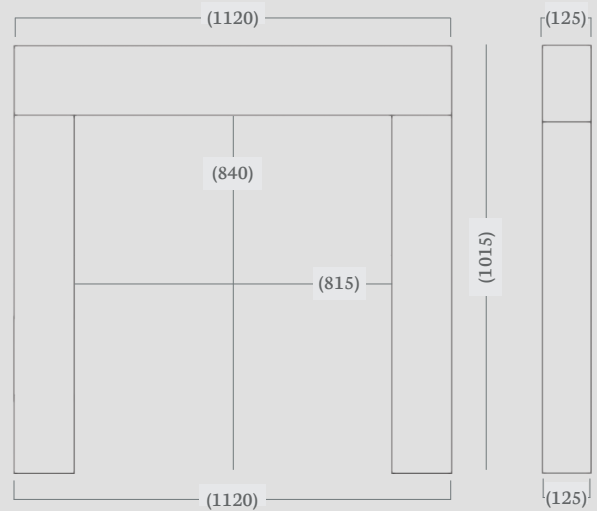

made to
measure

Mentmore 44”

(44” Dimensions)

The Mentmore is a contemporary, small minimalistic “henge” style mantel perfect for those with smaller rooms and fireplace chambers.

Pictured to the left in Corinthian Stone with the DL400 and above in Aegean Limestone with the DL500, both with a contemporary black glass interior.

Standard Rebate: 1”

Stocked in: Corinthian Stone, Aegean Limestone

Made to Measure available in: Aegean Limestone, Corinthian Stone and Portuguese Limestone