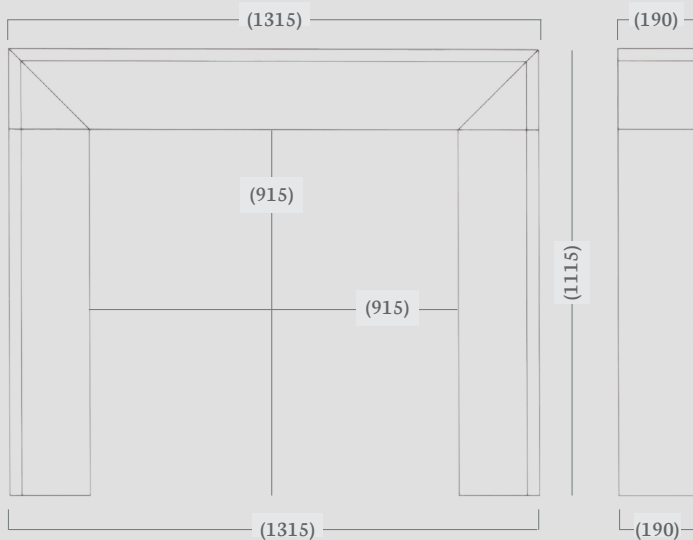

Marseilles 52"

Comprising minimalistic features and splayed legs, the Marseilles is a beautiful mantel best paired with one of our new Eco stoves.

Handcrafted in natural Aegean Limestone with its individual stone characteristics and delicate stone texture further enhancing the design.

The Marseilles is pictured here with the Rusty Slate chamber, Bassington Eco stove with Baseline legs and a 54" x 15" honed granite, boxed and lipped hearth, slabbed for use with solid fuel.

Standard Rebate: 3"

Stocked in: Aegean Limestone

Made to Measure available in: Aegean Limestone, Corinthian Stone and Portuguese Limestone

(52" Dimensions)