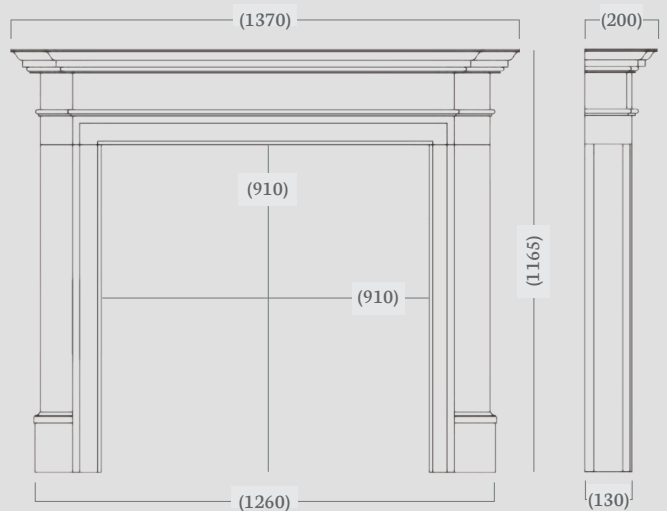

Washington 54"

A classical and complex design influenced by the early Georgian period, the Washington will provide charm, elegance and character to your living room.

Versatile to complement an array of interior options from large contemporary gas fires to stylish polished firebaskets as pictured here in Aegean Limestone and Carrara Marble.

Standard Rebate: 3"

Stocked in: Aegean Limestone, Carrara Marble

Made to Measure available in: Aegean Limestone, Corinthian Stone and Portuguese Limestone