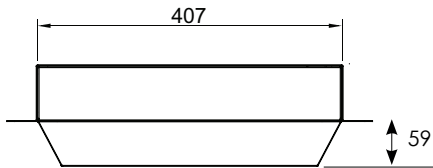

SLE40i

SLE40i with Fireframe/Trim		
	A (Width)	B (Height)
Mizar/Elara/Capella	520	615
Abri Flair	520	655
Contemporary	495	608
Classic Provident	590	740
Classic Halo	602	662
Trim & Fret	510	610

Tamarin Suite

DEPTH: 305mm Hearth / 255mm Header

SLE42s

Supplied with Flue Spigot for 125mm pipe