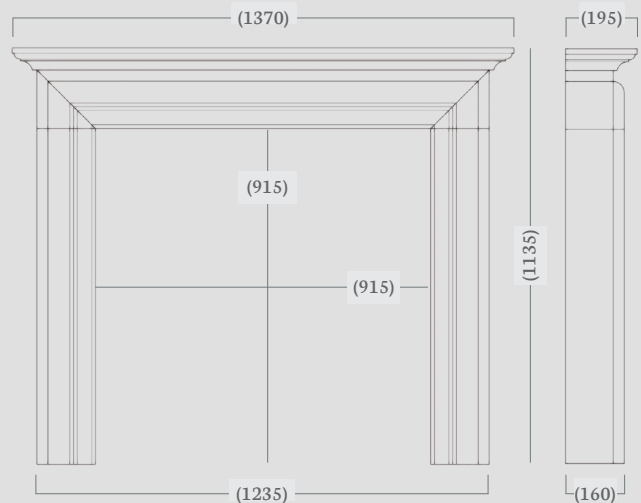

Colby 54"

The Colby 54", a beautifully classic mantel, elegantly crafted to flaunt simple, ultra-clean lines without being overtly minimal.

Pictured here with polished granite slips, black reeded fireboard chamber, Coral firebasket and a 54" x 15" polished granite hearth, slabbed for solid fuel.

Standard Rebate: 3"

Stocked in: Aegean Limestone

Made to Measure available in: Aegean Limestone, Corinthian Stone and Portuguese Limestone