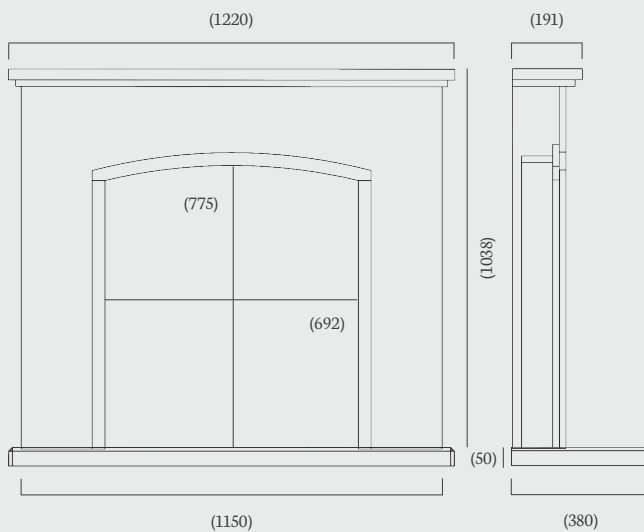

Faro 48" Urban Grey Inlay

We have taken the Faro, one of our most popular suite designs and modernised its look by adding a stunning Urban Grey micromarble inlay.

This contemporary suite provides the perfect frame for a classic gas fire or cutting-edge electric fire, bound to draw the eye from every corner of the room.

The Faro Urban Grey Inlay is available made to measure, no matter what size, we can offer a completely tailored service.

Please refer to pages 46-47 for stocking and material availability.

(48" dimensions)