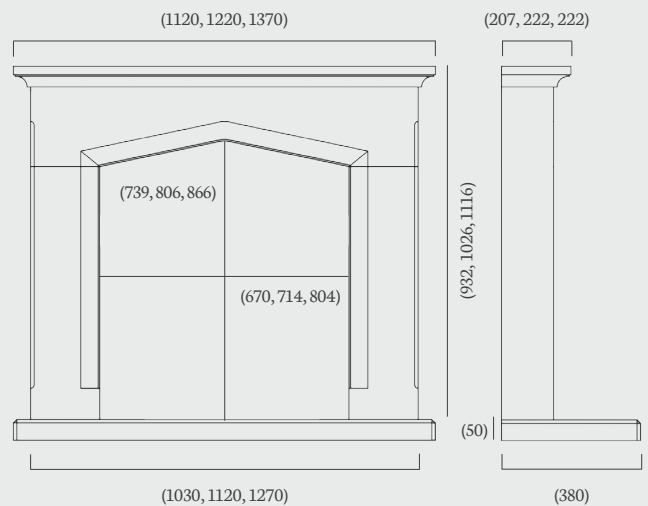

Swinford 44", 48" & 54"

(44", 48", 54" dimensions)

The Swinford suite delivers the classic Tudor arched opening, pictured here in 44" Regal Stone micromarble with ambient lighting, Regulus inset gas fire, Brushed Steel trim and Polished Bauhaus fret.

The Swinford is available made to measure, no matter what size, we can offer a completely tailored service. Please refer to pages 46-47 for stocking and material availability.