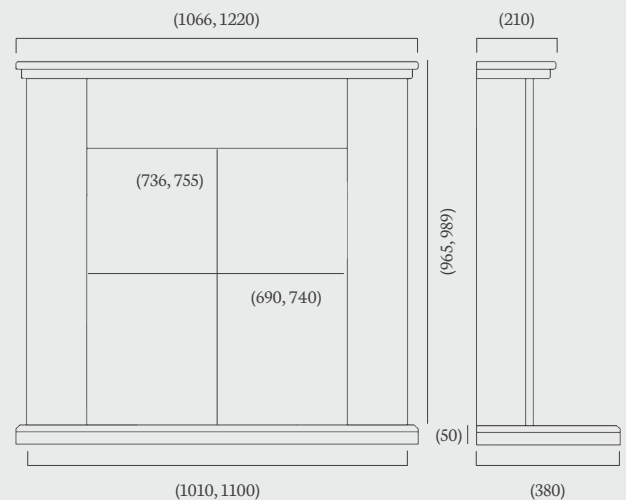

Avelar 42" & 48"

(42", 48" dimensions)

The Avelar suite, pictured to the left in 42" Tuscan Pebble micromarble with ambient lighting, Omega inset gas fire and Mizar polished fireframe.

Pictured above in 48" Portuguese Limestone with an ambient lit mantel and hearth, Stratos inset gas fire and Abri brushed copper fireframe.

The Avelar is available made to measure, no matter what size, we can offer a completely tailored service. Please refer to pages 46-47 for stocking and material availability.