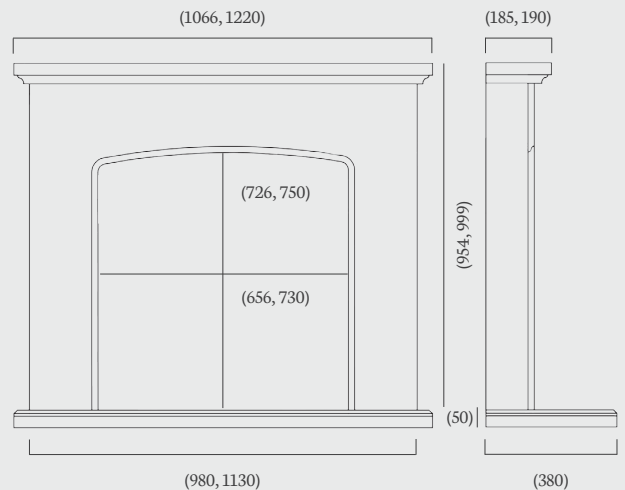

Murtosa 42" & 48"

(42", 48" dimensions)

The Murtosa 48" suite, pictured to the left in Barley White micromarble with an ambient lit mantel and hearth, Pulsar inset log gas fire and Flare Antique Brass fireframe.

Pictured above in 42" Portuguese Limestone, beautifully paired with the Lectro inset electric fire and Abri Polished fireframe.

The Murtosa is available made to measure, no matter what size, we can offer a completely tailored service. Please refer to pages 46-47 for stocking and material availability.