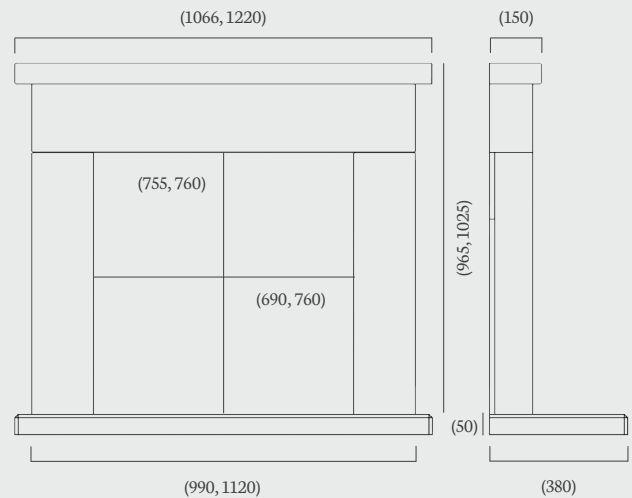

ambient
lights
available on mantel
and hearth

made to
measure

Belmonte 42" & 48"

(42", 48" dimensions)

The Belmonte suite, pictured to the left in 42" Regal Stone micromarble with ambient lighting and the stunning Design Line 500 inset gas fire with a Brick interior.

Pictured above in 48" Portuguese Limestone with the Design Line 400 inset gas fire and Black Glass interior.

The Belmonte is available made to measure, no matter what size, we can offer a completely tailored service. Please refer to pages 46-47 for stocking and material availability.