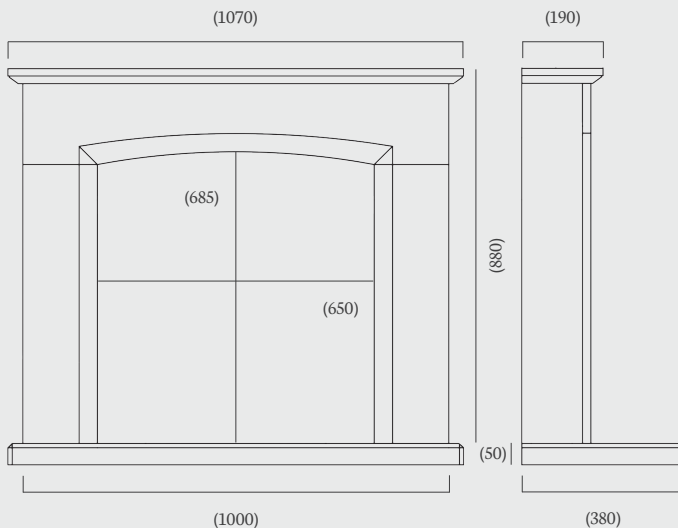

Holwell 42"

The Holwell delivers a blissful balance of simplicity and elegance with its ultra-clean lines and subtle arch opening, this stunning suite will certainly draw the eye from every corner of the room.

Pictured here in natural Portuguese Limestone with made to measure slips to fit the Design Line 500 inset gas fire with a Black Glass interior, a striking focal point to your living space.

The Holwell is available made to measure, no matter what size, we can offer a completely tailored service. Please refer to pages 46-47 for stocking and material availability.

(42" dimensions)