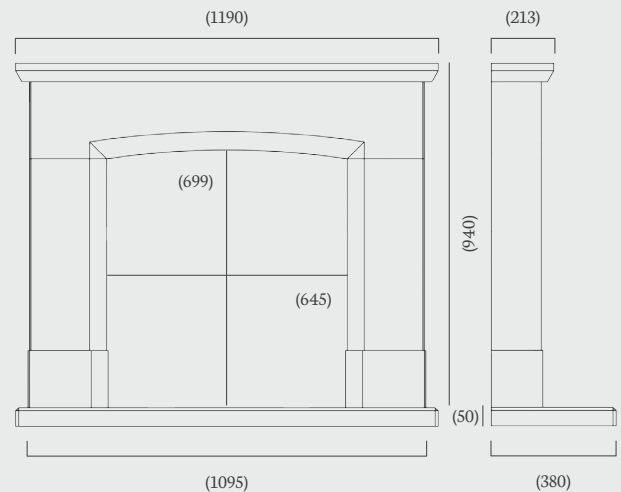

ambient
lights
available on
mantel

Regal Stone

Deighton 48"

(48" dimensions)

The Deighton 48" suite, pictured to the left in Tuscan Pebble micromarble with the Omega inset gas fire and Abri Brushed Copper fireframe.

Also above in Regal Stone, perfectly paired with the Omega inset gas fire and Flare Antique Brass fireframe.

The Deighton suite is available made to measure, no matter what size, we can offer a completely tailored service. Please refer to pages 46-47 for stocking and material availability.