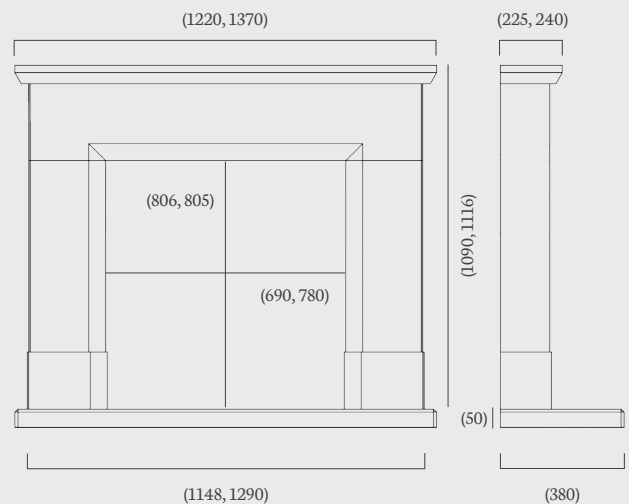

**ambient
lights**
available on mantel
and hearth

Parrona 48" & 54"

(48", 54" dimensions)

The Parrona suite, pictured to the left in 54" Portuguese Limestone with made to measure slips to fit the superior Design Line 500 inset gas fire and Black Glass interior.

Pictured above in 48" Portuguese Limestone with the Omega inset gas fire, Polished trim and Chrome Bauhaus fret.

The Parrona is available made to measure, no matter what size, we can offer a completely tailored service. Please refer to pages 46-47 for stocking and material availability.