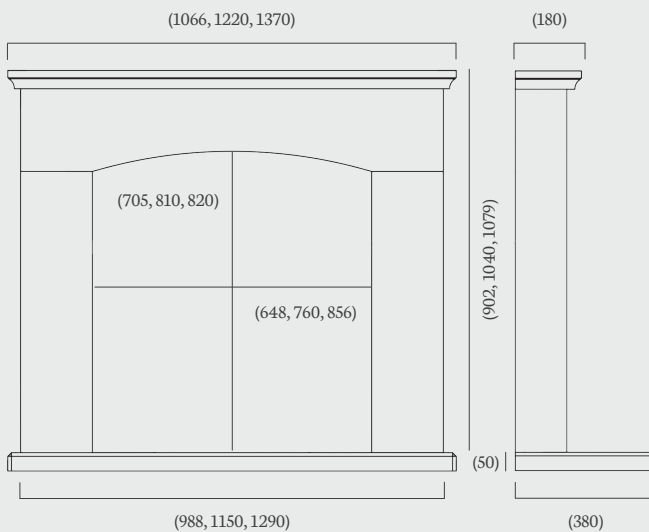

(42", 48", 54" dimensions)

ambient  
lights  
available on  
mantel

made to  
measure

42" Portuguese Limestone

  
made to  
measure

ambient  
lights  
available on  
mantel

54" Barley White (Special one-piece mantel)