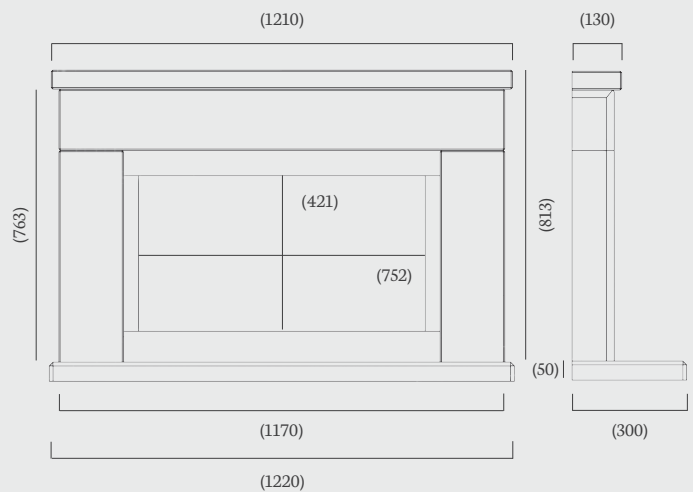

Catarina 700

(Catarina 700 dimensions)

A simplistic yet beautiful henge style mantel, designed to perfectly fit our superior Design Line 700 gas fire as pictured here with a black glass and brick interior.

If you are seeking a minimal design, the Catarina can even be fitted without the top shelf as pictured to the left.

The Catarina suite is available made to measure, no matter what size, we can offer a completely tailored service. Please refer to pages 46-47 for stocking and material availability.