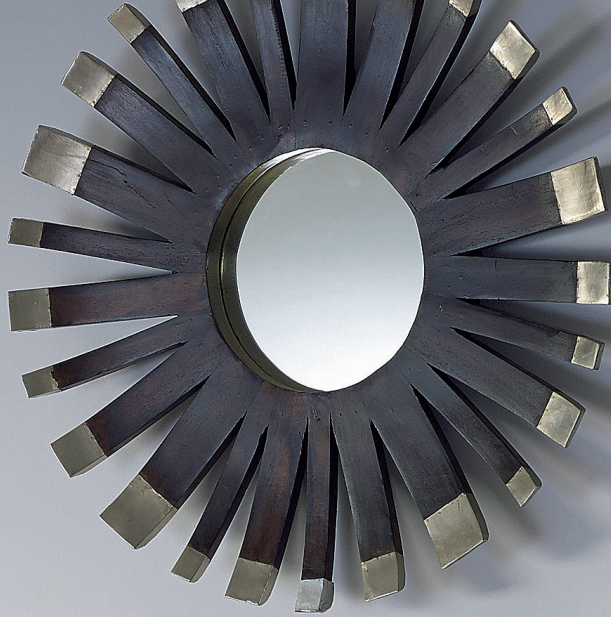

ambient
lights

available on
mantel