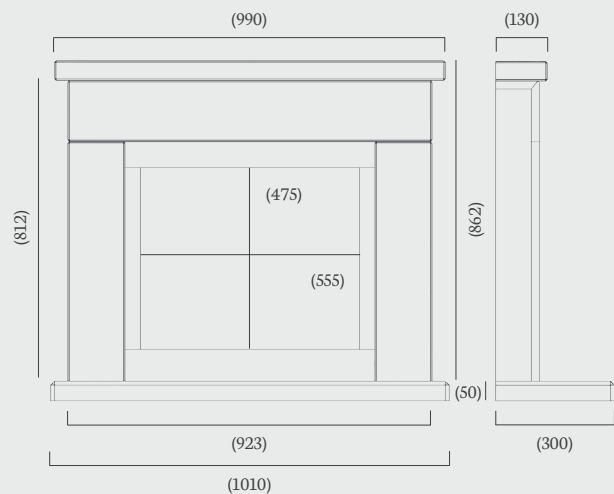

Catarina 500

(Catarina 500 dimensions)

A simplistic yet beautiful henge style mantel, designed to perfectly fit our superior Design Line 500 gas fire as pictured here with a black glass and brick interior.

If you are seeking a minimal design, the Catarina can even be fitted without the top shelf as pictured above.

The Catarina suite is available made to measure, no matter what size, we can offer a completely tailored service. Please refer to pages 46-47 for stocking and material availability.