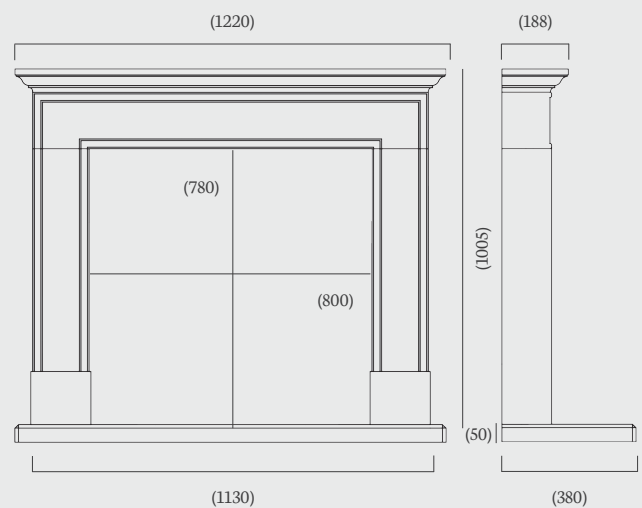

ambient
lights
available on mantel
and hearth

Barley White

Wilbury 48"

(48" dimensions)

Elegantly crafted to flaunt simple, ultra-clean lines without being overtly minimal. We believe you'll find our Wilbury suite calming, serene and sleek in its appearance.

Pictured to the left in Portuguese Limestone with ambient lighting, Omega inset gas fire and Mizar Dark Lustre fireframe and above in Barley White with an Omega inset gas fire and Capella Bronze fireframe.

The Wilbury is available made to measure, no matter what size, we can offer a completely tailored service. Please refer to pages 46-47 for stocking and material availability.