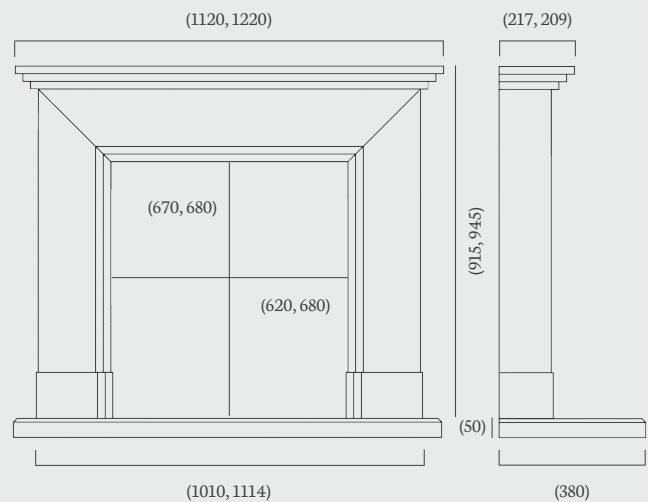

Dalton 44" & 48"

(44", 48" dimensions)

The Dalton suite, pictured to the left in 48" Portuguese Limestone with the Lectro electric inset fire and Mizar Antique Brass fireframe.

Pictured above in 44" Barley White micromarble with ambient lighting, Lectro electric inset fire and Antique Brass trim and Bauhaus fret.

The Dalton is available made to measure, no matter what size, we can offer a completely tailored service. Please refer to pages 46-47 for stocking and material availability.