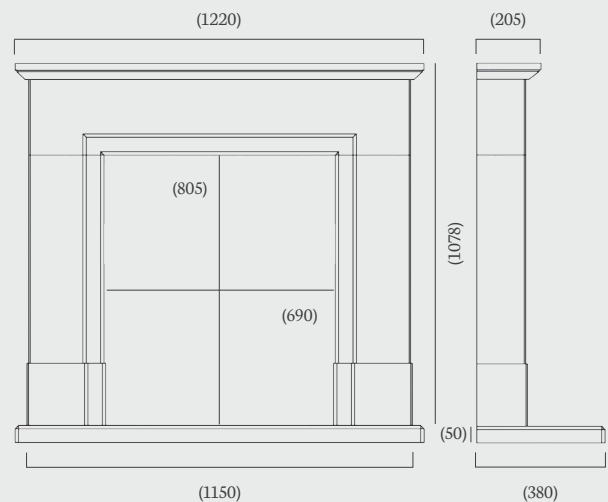

Acombe 48”

(48” dimensions)

The Acombe suite, pictured to the left in Portuguese Limestone with the Corvar inset gas fire and perfectly paired with the Halo black fireframe.

Pictured above in Barley White micromarble with made to measure slips to fit the stunning Design Line 500 inset gas fire and Black Glass interior.

The Acombe is available made to measure, no matter what size, we can offer a completely tailored service. Please refer to pages 46-47 for stocking and material availability.