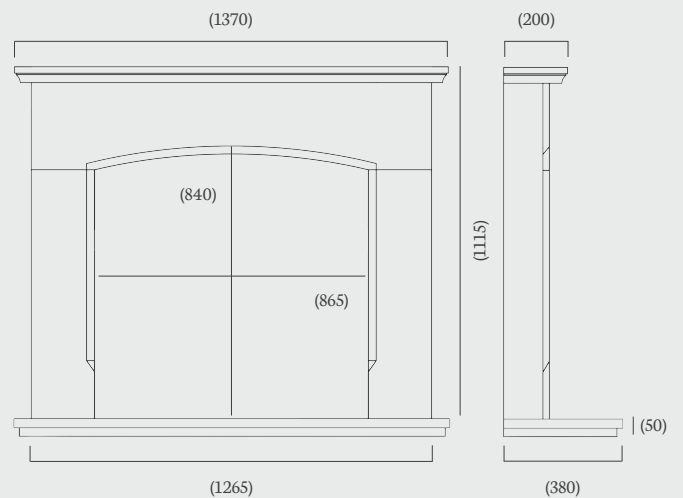

Peniche 54''

(54'' dimensions)

The Peniche mantel allows the character of the natural Portuguese stone to come to the fore, with a subtle arch leading the eye down towards the roaring flames.

Pictured here with honed granite slips, Savona Eco multi fuel inset stove with a 3 sided black trim and honed granite hearth, slabbed for use with solid fuel.

The Peniche is available made to measure, no matter what size, we can offer a completely tailored service. Please refer to pages 46-47 for stocking and material availability.