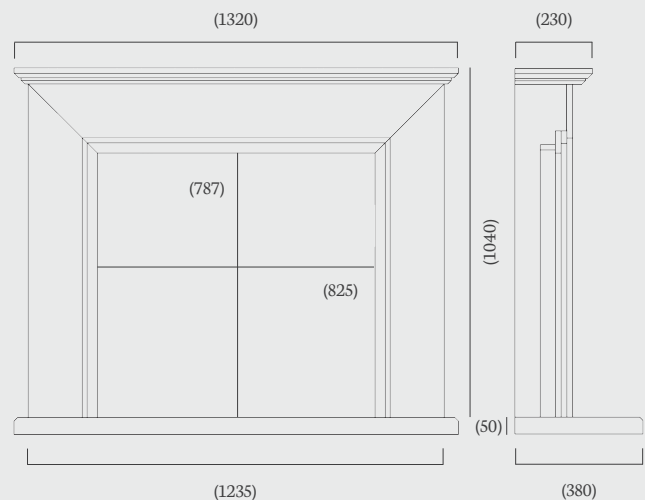

ambient
lights
available on
mantel

Portuguese Limestone

Lyrel 52"

(52" dimensions)

The Lyrel 52" Portuguese Limestone suite is a fine choice for those seeking a perfectly balanced, consistent and contemporary style mantel.

Pictured to the left with the Pulsar gas fire and Mizar Antique Brass fireframe. The Lyrel is also available with LED ambient lights as pictured above when fitted with the Voltek 22 electric inset fire. Please note lights are not recommended for the Lyrel when fitted with a gas fire due to the position of the transform.

The Lyrel is available made to measure, no matter what size, we can offer a completely tailored service. Please refer to pages 46-47 for stocking and material availability.