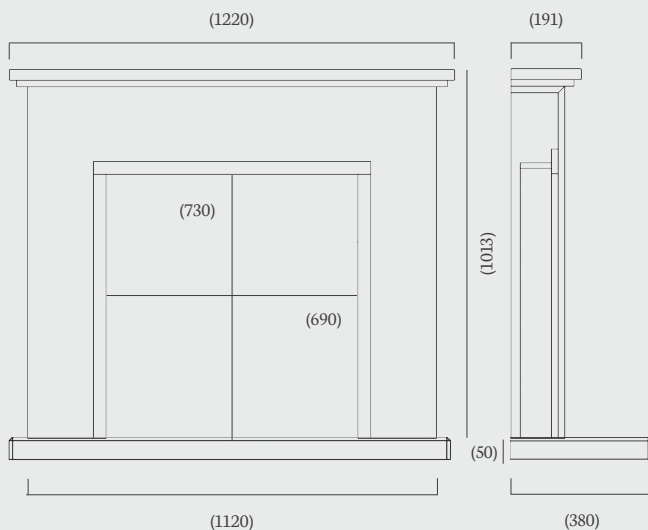

Belmonte 48" Urban Grey Inlay

We have taken the Belmonte, one of our most popular suite designs, and modernised its look by adding a stunning Urban Grey micromarble inlay.

The contemporary one piece mantel provides the perfect frame for a classic gas fire or cutting-edge electric fire, bound to draw the eye from every corner of the room.

The Belmonte Urban Grey Inlay is available made to measure, no matter what size, we can offer a completely tailored service.

Please refer to pages 46-47 for stocking and material availability.

(48" dimensions)